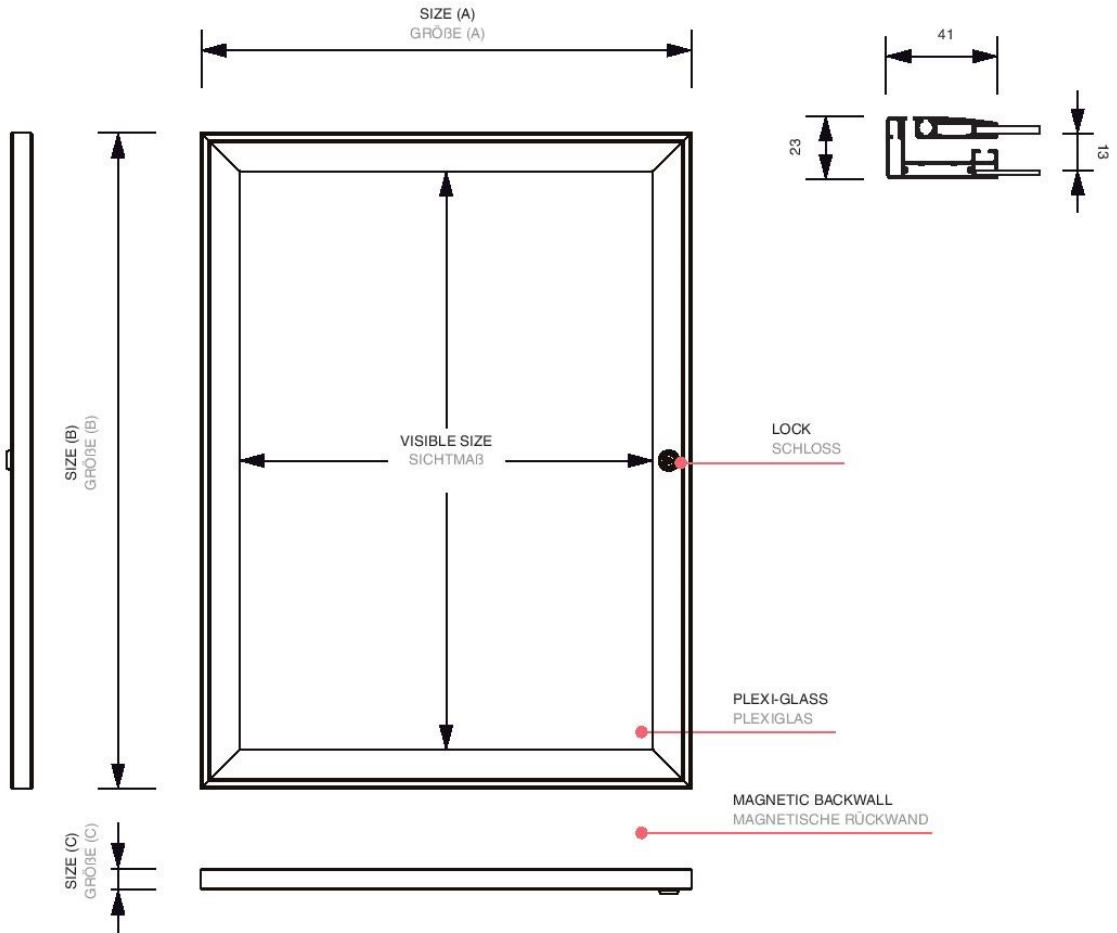

PRODUCT SHEET

Lockable Notice Board SCS

LOCKABLE NOTICE BOARDS > INDOOR MAGNETIC

ACCESSORIES ZUBEHÖR